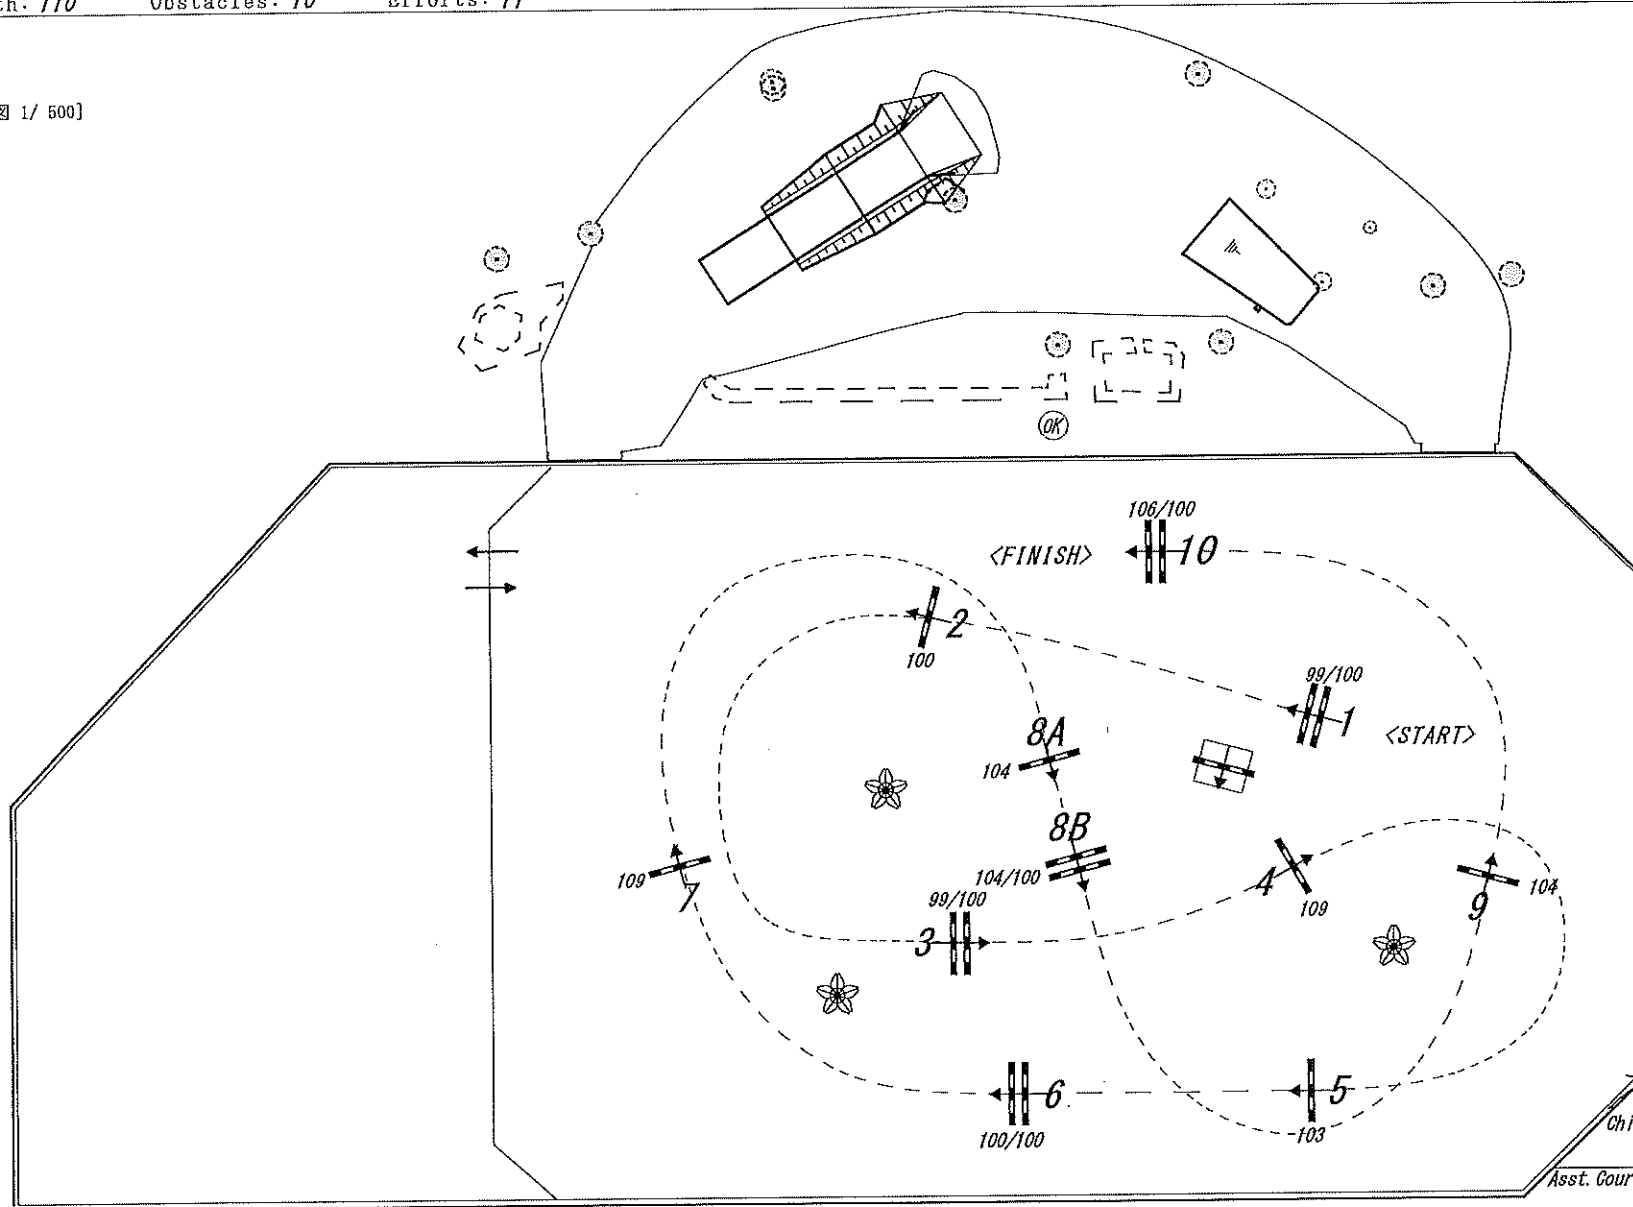

第78回国民スポーツ大会 SAGA2024馬術競技
 #12 少年団体障害飛越競技

Date: 2024.10/9-13
 Venue: MIKI HORSE LAND PARK

Table: A FBI Re/Art.: 国民スポーツ大会馬術競技会規定

1st. JUMP OFF:

Speed: 350 m/min
 Length: 400 m
 Time allowed: 69 sec
 Time limit: 138 sec
 Penalty time: sec

Length: m
 Time allowed: sec
 Time limit: sec
 Penalty time: sec

Height: 110 Obstacles: 10 Efforts: 11

Obstacles: Efforts:

2-4
 9.15修正

[経路図 1/500]

Chief Course Designer: MURATA Tatsuya
 Course Designer: KIMURA Yuya
 TAKAHASHI Shoichi
 Asst. Course Designer: YAMAGISHI Tatsuhiko
 NAKAMURA Masakazu/ISHIKORI Yutaka
 KOYAKE Toshitsugu/OMURA Nobuyuki
 TAMEGAI Yukio